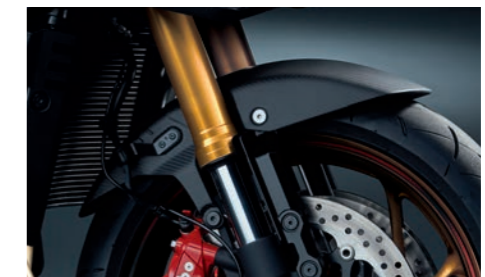

KATANA (from 2020 onwards)

006-001
0.2h

Meter Visor (Smoked Tint)

94600-07810-000

Improves wind protection and gives your KATANA a stylish image. Smoked color. Smoked.

006-005
1.5h

Grip Heater

57100-07820-000 (From 2022 models onwards)

**Only available for 2020-2021 models.

006-003
1h

Body Decal Set "THE EGDE"

990D0-07L03-RED

Red decal stickers for the front body cowling and rear cowling. Four piece set for left and right hand side.

006-007
0.5h