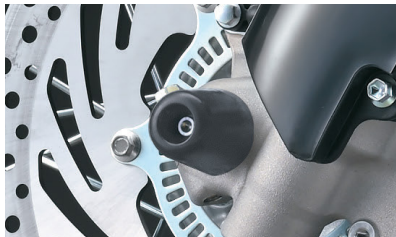

READY 4 ANYTHING

DR-Z 400 | DR-Z 400SM

ACCESSORIES

YOUR STREETS.
YOUR PLAYGROUND.

1 Knuckle Cover

57300-37810-000 **DR-Z4S** **DR-Z4SM**

Helps protect your hands from the small stones and mud while adding stylish appeal. Includes the SUZUKI logo.

2 DC Socket

38850-37810-000 **DR-Z4S** **DR-Z4SM**

Gives you the option to use electric devices. Installed on the handlebar clamp.

3 Front Brake Disc Cover

59230-37810-000 **DR-Z4S**

Reduces the adherence of mud to the brake disc. Not applicable for DR-Z4SM.

⚠ Not in combination with Front Axle Slider (p/n 54700-37810-000).

4 Rear Brake Disc Cover

69230-37810-000 **DR-Z4S** **DR-Z4SM**

Reduces the adherence of mud to the brake disc.

5 Front Axle Slider

54700-37810-000 **DR-Z4S** **DR-Z4SM**

7 Aluminum Skid Plate

42500-37810-000 **DR-Z4S** **DR-Z4SM**

Helps protect the engine cases. Made of aluminum.

8 Low Seat

45100-37810-C1U **DR-Z4S** **DR-Z4SM**

30mm lower than the standard seat. It uses a higher density polyurethane foam to enhance ride comfort while ensuring good foot reach.