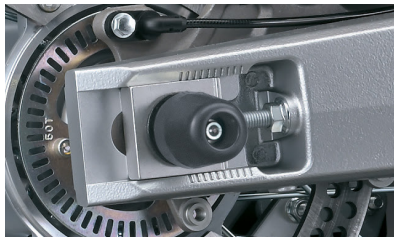

6 Rear Axle Slider

64700-37810-000 **DR-Z4S** **DR-Z4SM**

Helps mitigate damage. Made of nylon.