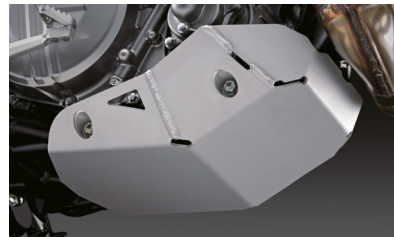

2 DC Socket

38850-37810-000 **DR-Z4S** **DR-Z4SM**

Gives you the option to use electric devices. Installed on the handlebar clamp.

3 Front Brake Disc Cover

59230-37810-000 **DR-Z4S**

Reduces the adherence of mud to the brake disc. Not applicable for DR-Z4SM.

Helps mitigate damage. Made of nylon.

⚠ Not in combination with Front Brake Disc Cover (p/n 59230-37810-000).

6 Rear Axle Slider

64700-37810-000 **DR-Z4S** **DR-Z4SM**

Helps mitigate damage. Made of nylon.

7 Aluminum Skid Plate

42500-37810-000 **DR-Z4S** **DR-Z4SM**

Helps protect the engine cases. Made of aluminum.

8 Low Seat

45100-37810-C1U **DR-Z4S** **DR-Z4SM**

30mm lower than the standard seat. It uses a higher density polyurethane foam to enhance ride comfort while ensuring good foot reach.